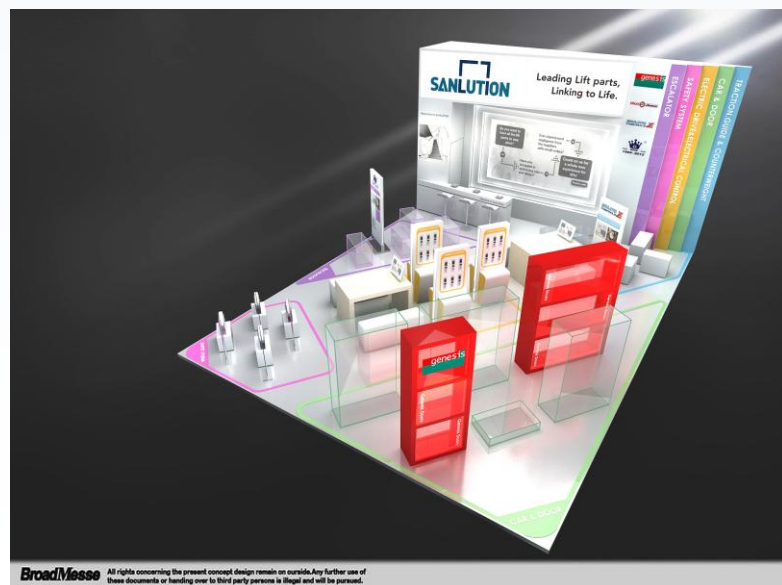

GENESIS防火门产品表
GENESIS FIRE-RATED DOOR RANGE

| 检测标准 | 防火等级 | 产品类型 | 开门宽度 | 开门高度 | 测试机构 |
|----------|------------------|---------------------|--------------------|-------------------|----------------------------------------|
| Standard | Fire-rated Grade | Product Type | Door Clear Opening | Door Clear Height | Certification Body |
| EN81-58 | E120 | GDB2LC | (700-1300) | (MAX.2600) | LGAI Technological Center, S.A. |
| | | GDB2LS | (700-1300) | (MAX.2600) | |
| | | GDB4LC | (1400-2600) | (MAX.2600) | |
| BS476-22 | EI60 | GDB6LC | (1500-2650) | (MAX.2450) | FORTE TESTING AND CONSULTANTS CO., LTD |
| BS476-22 | E120 | GDB4LC | (1200-3100) | (MAX.3100) | TUV PSB SINGAPORE |
| | | GDB2LC | (700-1500) | (MAX.3100) | TUV PSB SINGAPORE |
| | | 2LS | (700-1500) | (MAX.3100) | TUV PSB SINGAPORE |
| BS476-22 | E120 | GDB2LC-VISION PANEL | (600-1200) | (MAX.2200) | TUV PSB SINGAPORE |
| GOST | EI60 | GDB2LC | (700-1200) | (2000-2300) | OC "NCK" |
| | | GDB2LS | (700-1200) | (2000-2300) | |
| | | GDB3LS | (900-1500) | (2000-2300) | |
| | | GDB4LC | (1600-2800) | (2100-2300) | |
| | | GDB6LC | (1600-2800) | (2100-2300) | |
| GOST | E30/EI30 | GDB2LC | (700-1300) | (2000-2600) | OC "NCK" |
| | | GDB2LS | (700-1300) | (2000-2600) | |
| | | GDB4LC | (1400-2600) | (2000-2600) | |

SUZHOU GENESIS WILL JOINTLY EXHIBITE WITH SANLUTION FRANCE AT INTERLIFT'2015

This Autumn, Suzhou Genesis will jointly participate in the International Lift Expo - Interlift 2015 with Sanlution France, which will be held from Oct 13th - Oct 16th in Augsburg Germany.

Since year 2007, Suzhou Genesis has continuously presented our products on Interlift fair, this year will be the fifth time of Genesis' presentation on Interlift, in a brand-new way, with Sanlution hand in hand. The joint participation in Interlift with Sanlution France is targeting to demonstrate high-quality product, technology, service and information basing on an European platform and window of Sanlution.