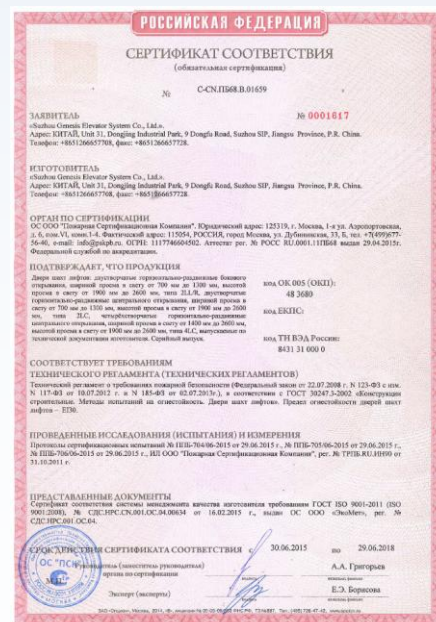

SUZHOU GENESIS ACQUIRED GOST FIRE-RATED CERTIFICATES

Suzhou Genesis successfully passed the GOST fire certification for Russian fire-rated door and acquired certificates covering E30, EI30 and EI60, hence Suzhou Genesis has further enlarged our fire-rated doors' range.

At present the fire-rated door certificates of Suzhou Genesis can cover and meet market requirement from countries of European Union, Singapore, UK, Australian, Russia and etc..

EI60

E30

EI30

启元快报

GENESIS NEWS