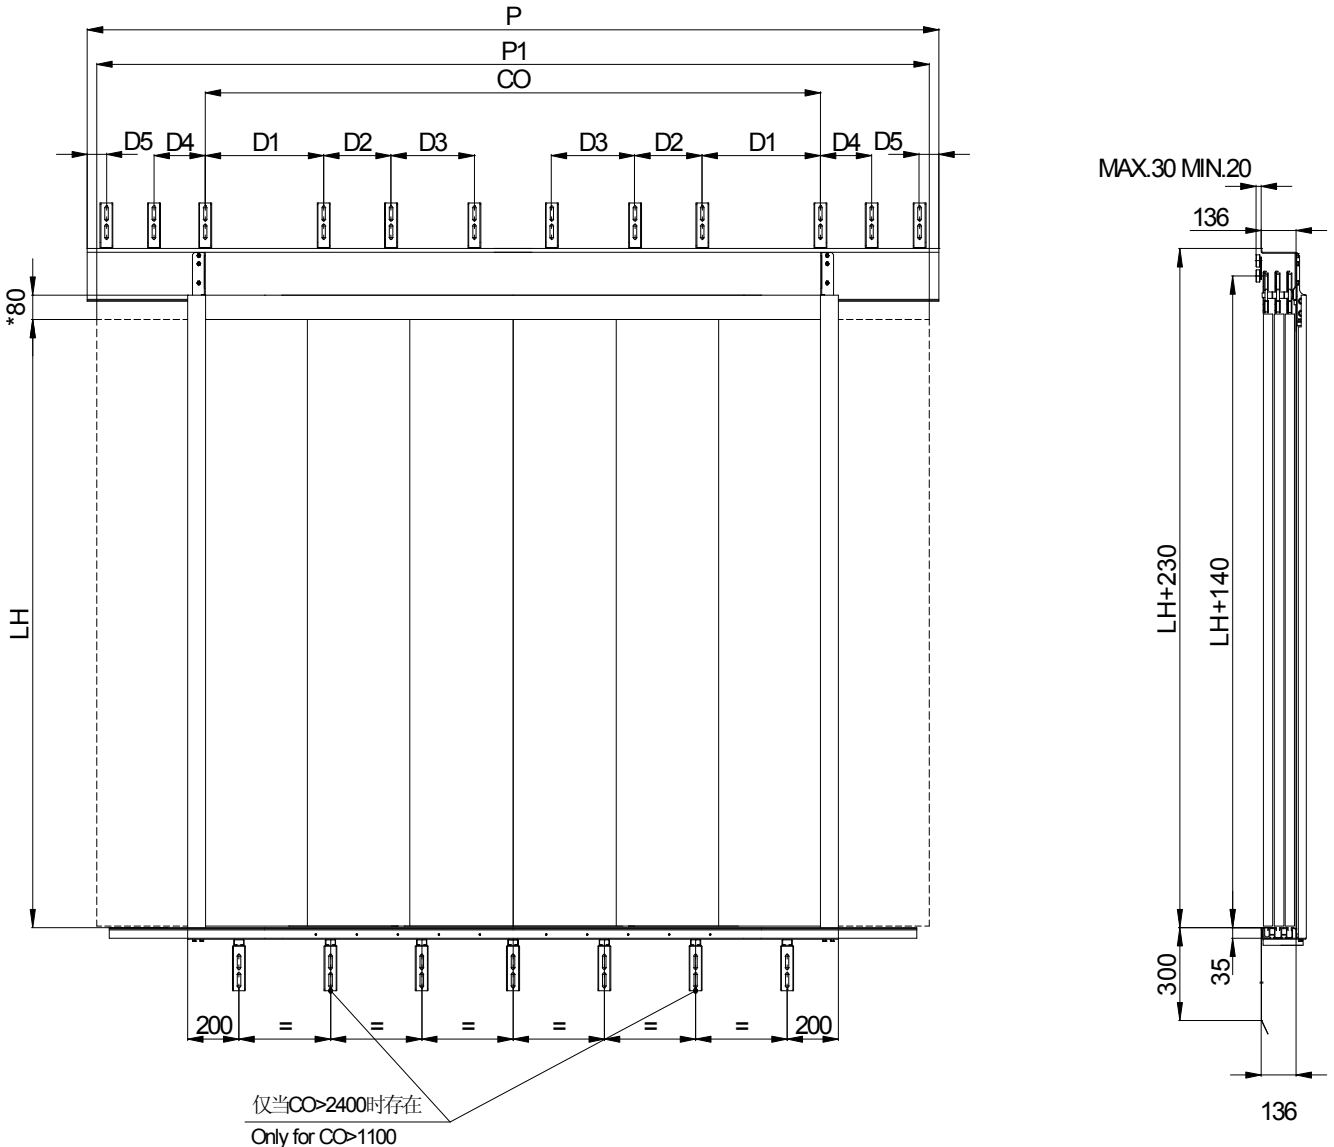

GDB 6LC 层门 (地坎宽度=136MM)
Landing Doors Series GDB 6LC (Sill Width=136MM)

* 尺寸可根据需要改变
DIMENSIONS ARE CHANGEABLE ON REQUEST