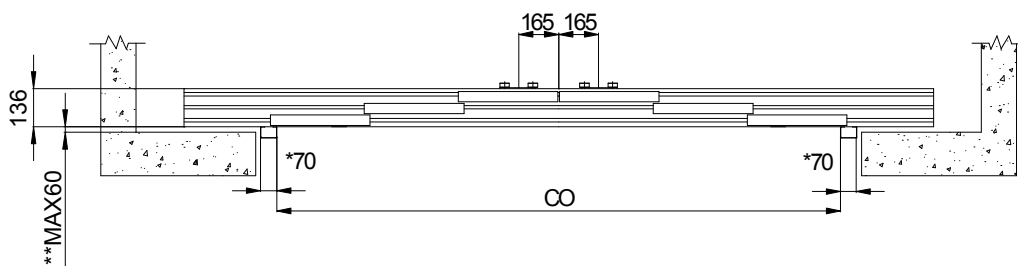

GDB 6LC 层门 (地坎宽度=136MM)

Landing Doors Series GDB 6LC (Sill Width=136MM)

** 可通过更换支架调节到更大尺寸
DIMENSIONS ARE CHANGEABLE BY CHANGE BRACKET