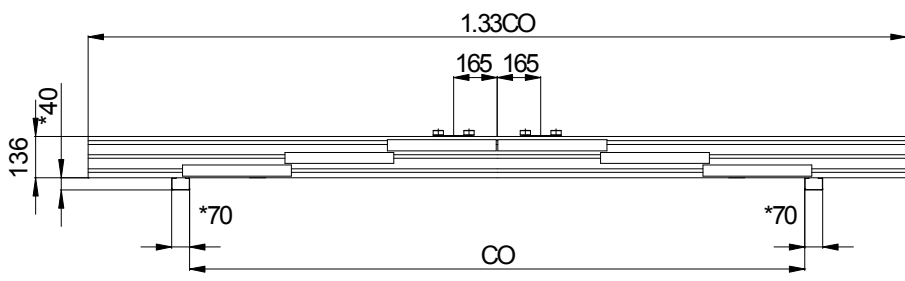

GDB 6LC 层门 (地坎宽度=136MM)
Landing Doors Series GDB 6LC (Sill Width=136MM)

* 尺寸可根据需要改变
DIMENSIONS ARE CHANGEABLE ON REQUEST