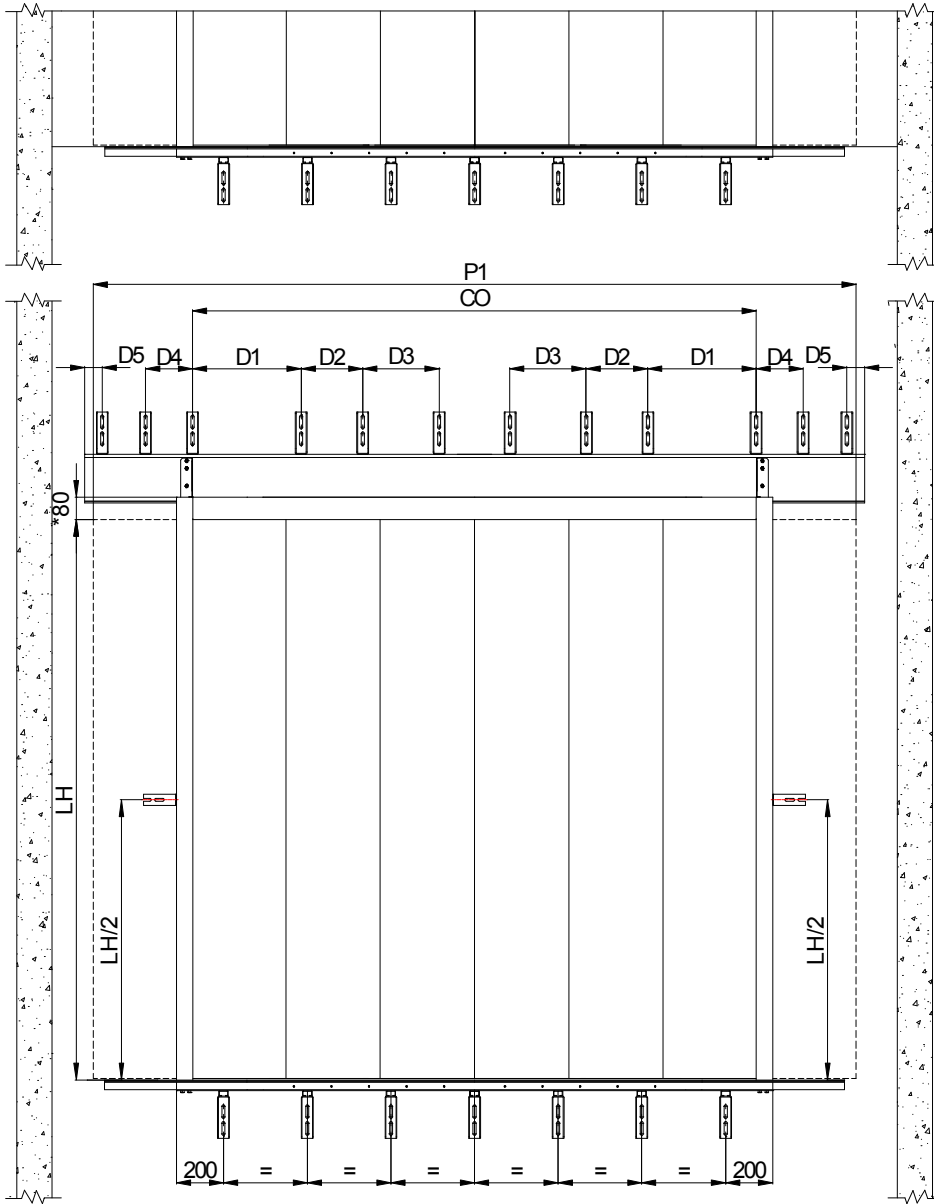

GDB 6LC 层门 (地坎宽度=136MM)

Landing Doors Series GDB 6LC (Sill Width=136MM)

** 可通过更换支架调节到更大尺寸
DIMENSIONS ARE CHANGEABLE BY CHANGE BRACKET