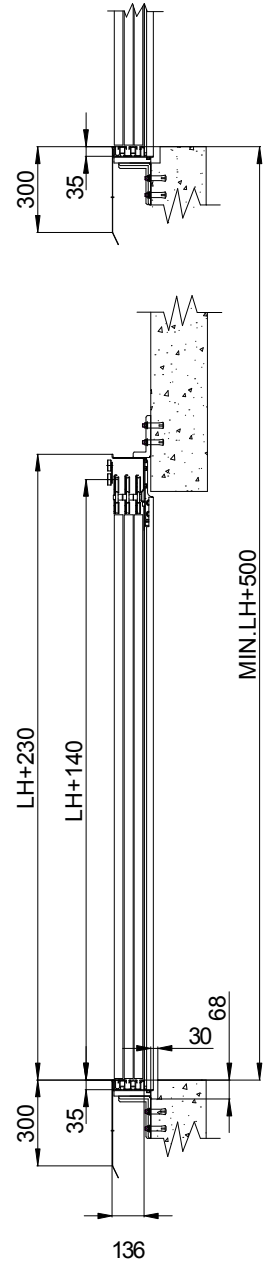

GDB 6LC 层门 (地坎宽度=136MM)

Landing Doors Series GDB 6LC (Sill Width=136MM)

** 可通过更换支架调节到更大尺寸
DIMENSIONS ARE CHANGEABLE BY CHANGE BRACKET