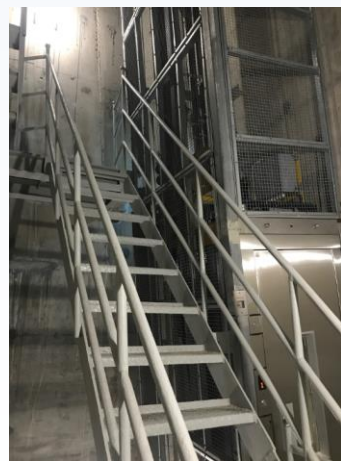

### Hong Kong-Zhuhai-Macao Bridge

600\*2000mm, Auto-Folding  
Bus Car Door with vision  
glass, stainless steel swing  
landing door with vision  
glass for 7 Lifts