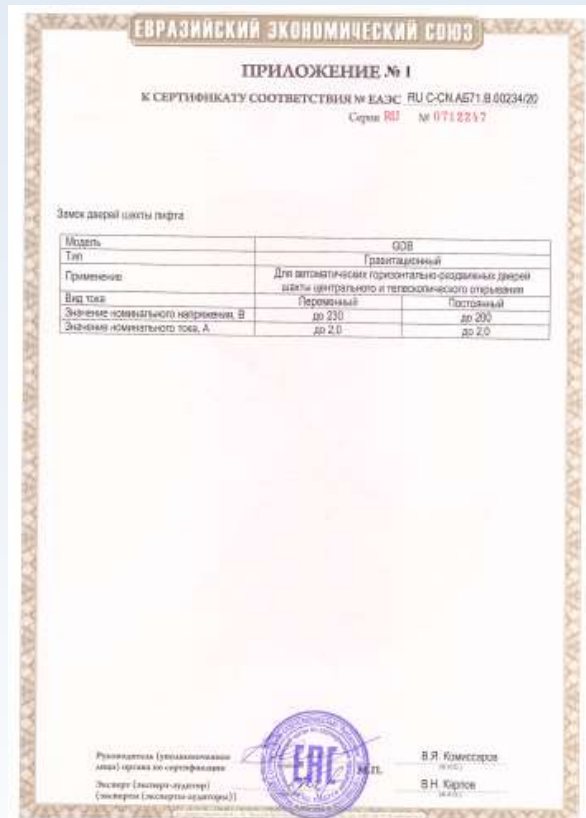

Genesis
Elevator Component
Network for
Engineering
Sourcing
Information
Systems

Latest Certifications