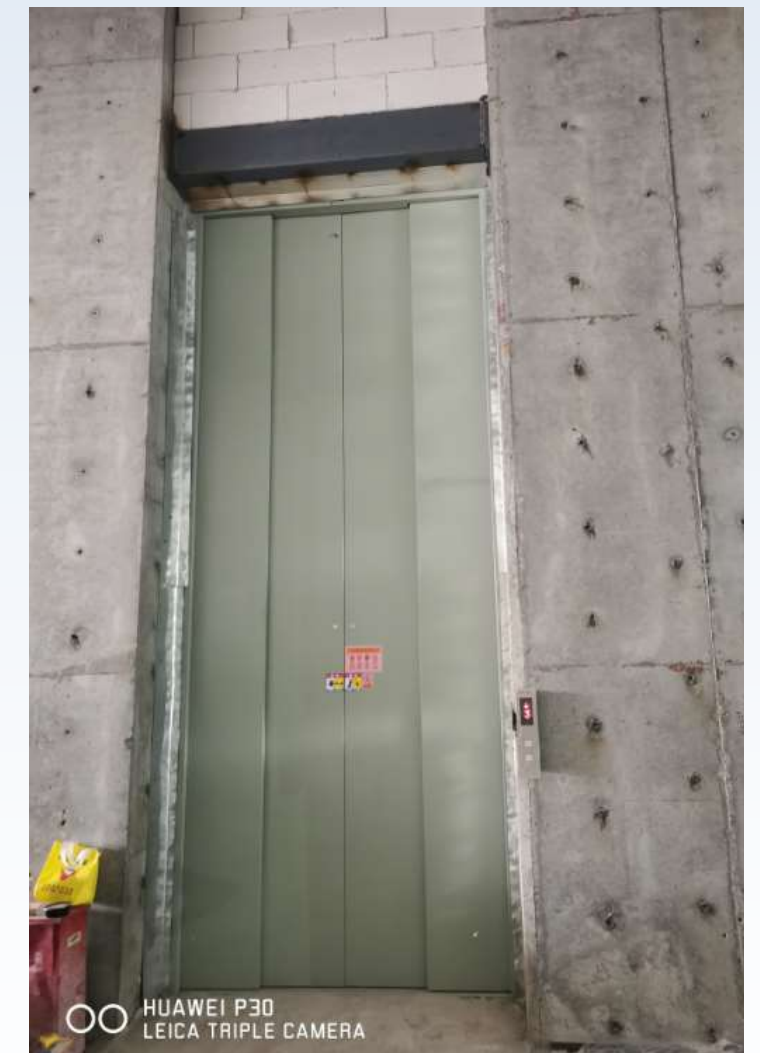

Classic project

GENESIS NEWS

Classic project

**Super Heavy-Duty Door
with large height**

GDT4CO 1750*4500

GDT4CO 2000*4300