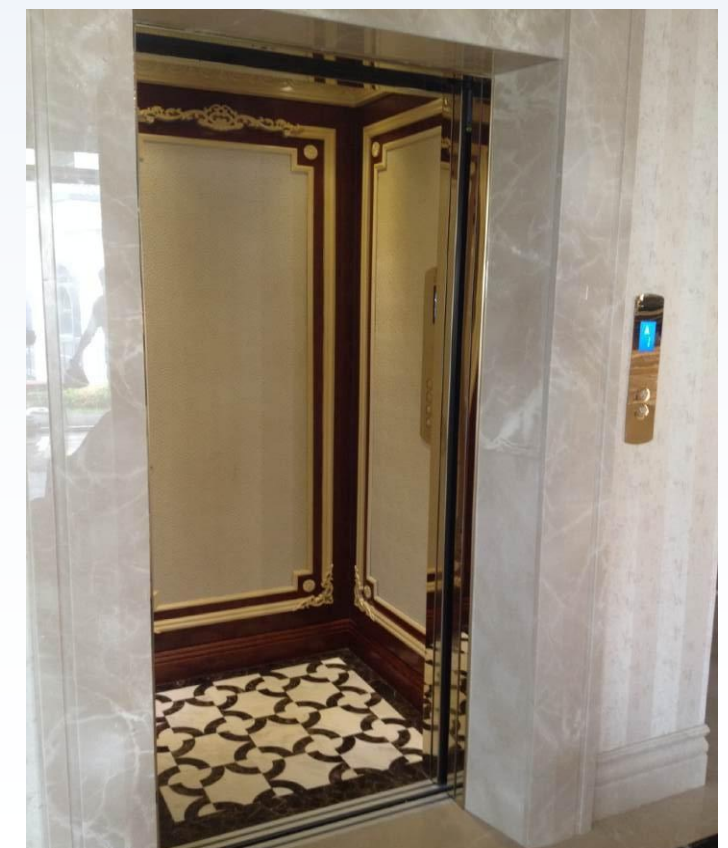

NEW START
NEW GROWTH

GENESIS NEWS

ONE MOUNTAIN, ONE
LAKE, ONE WORLD
(JINSHAN LAKE TOWN)

HOMELIFT PROJECT
FOR JINSHAN LAKE
TOWN

Located in Hebei Shijiazhuang,
Jinshan Lake Villa Project,
Suzhou Genesis successfully
provided home-lift for show room.