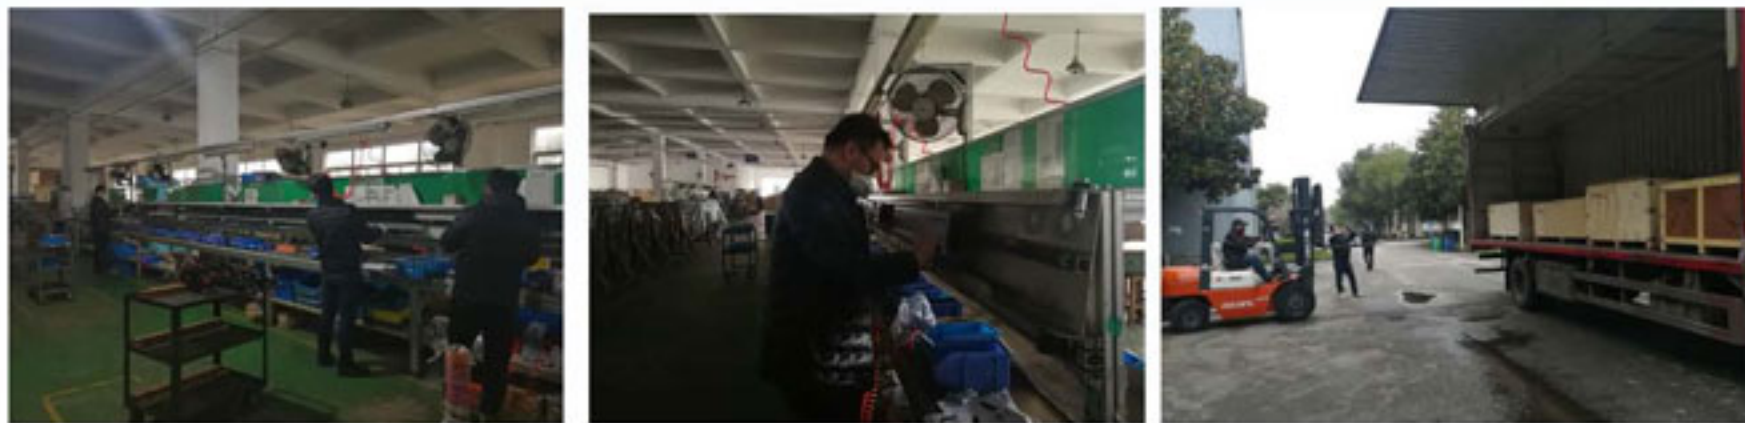

At the beginning of 2020, COVID-19 virus took the world by storm. Epidemic has no borders, Genesis stays with global customers together to fight against the epidemic.

equipment to customers

Genesis resumed work on Feb. 10th, all company staff worked together to overcome all difficulties and successfully sent first export shipment on Feb. 14th.

启元快报

季报
2020年 第1期

GENESIS NEWS

In front of the difficult time, all Genesis staff fight together as a family. 100% of Genesis staff returned back to work and the production capacity is restored to 100%. We look forward to a better start when the outbreak is over!

Genesis was awarded the TOP30 honor of "2019-2020 Top Brand of China Elevator Parts" by new elevator network

Classic project

Newly delivered home lift

400KG, 3/3/3, 0.4m/s

4-panel center opening narrow door,
with semi-circle cabin